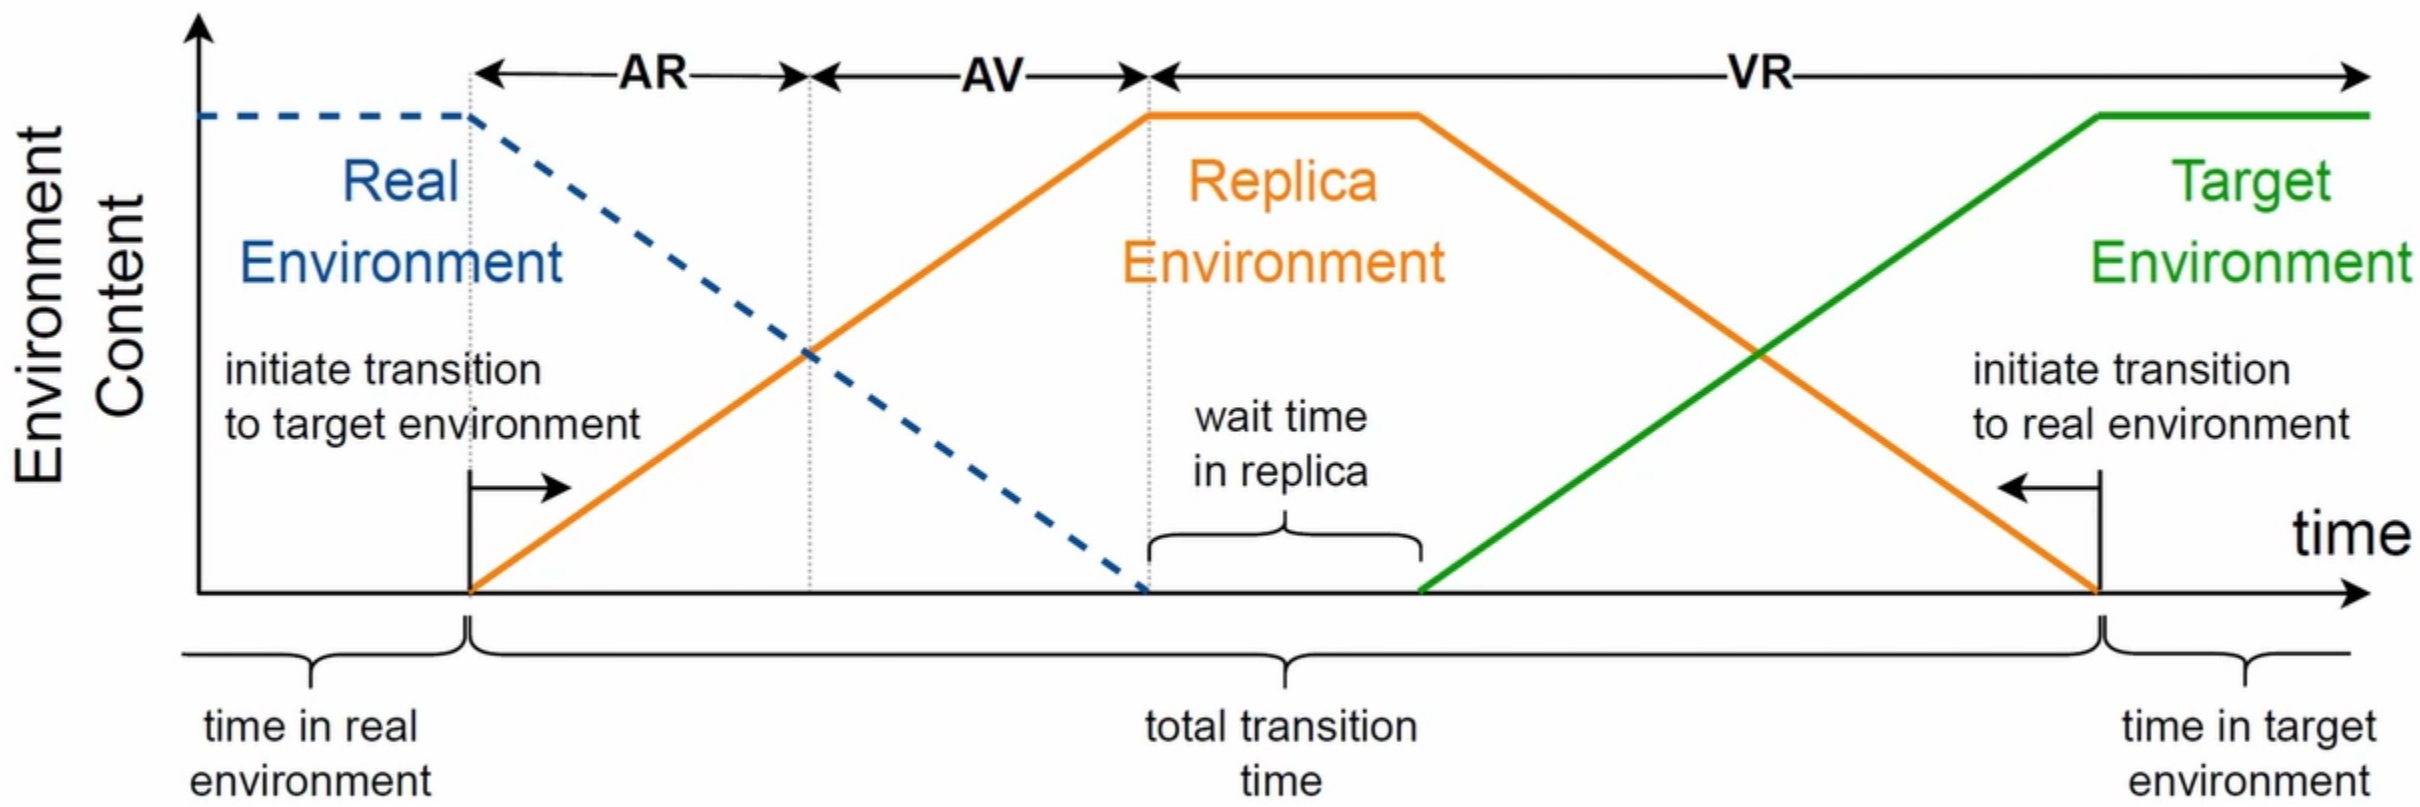

Pointecker, F., Jetter, H.-C., Anthes, C. (2020), Visualising Geospatial Network Data using Virtual Reality Technology in 4th Workshop on Immersive Analytics co-located with the ACM Conference on Human Factors in Computing Systems (CHI), Virtual Event, Honolulu, USA, April 25-26

Schwajda, D., Friedl, J., Pointecker, F., Jetter, H.-C., Anthes, C. (2023, March), Transforming graph data visualisations from 2D displays into augmented reality 3D space: A quantitative study in *Frontiers in Virtual Reality*, 4, pp. 1-19

Friedl-Knirsch, J., Stach, C., Pointecker, F., Anthes, C., Roth, D. (2024), A Study on Collaborative Visual Data Analysis in Augmented Reality with Asymmetric Display Types in *IEEE Transactions on Visualization and Computer Graphics (TVCG)*