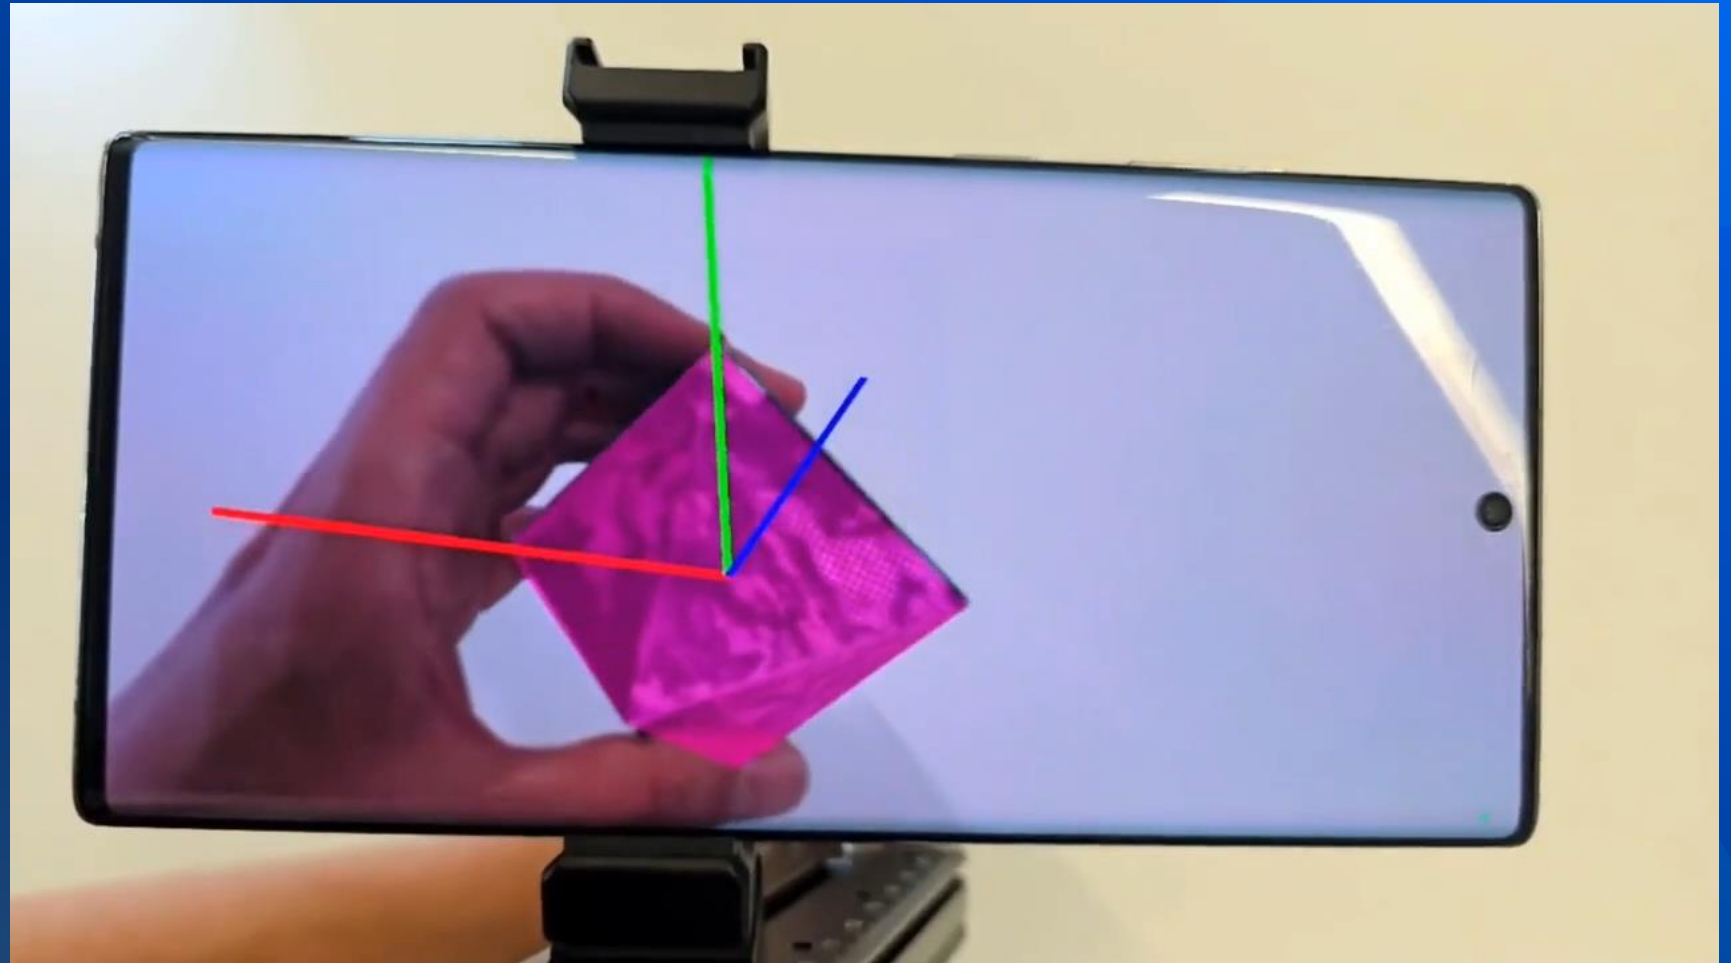

Track

Augmented Reality
Tracking Framework

Object Tracking

- Image
- QR-Code
- 3D models
- CAD models
- ...

VIRNECT Europe GmbH

Environment Tracking

SLAM / Spatial Targets / Digital Twin (G-SPLAT)