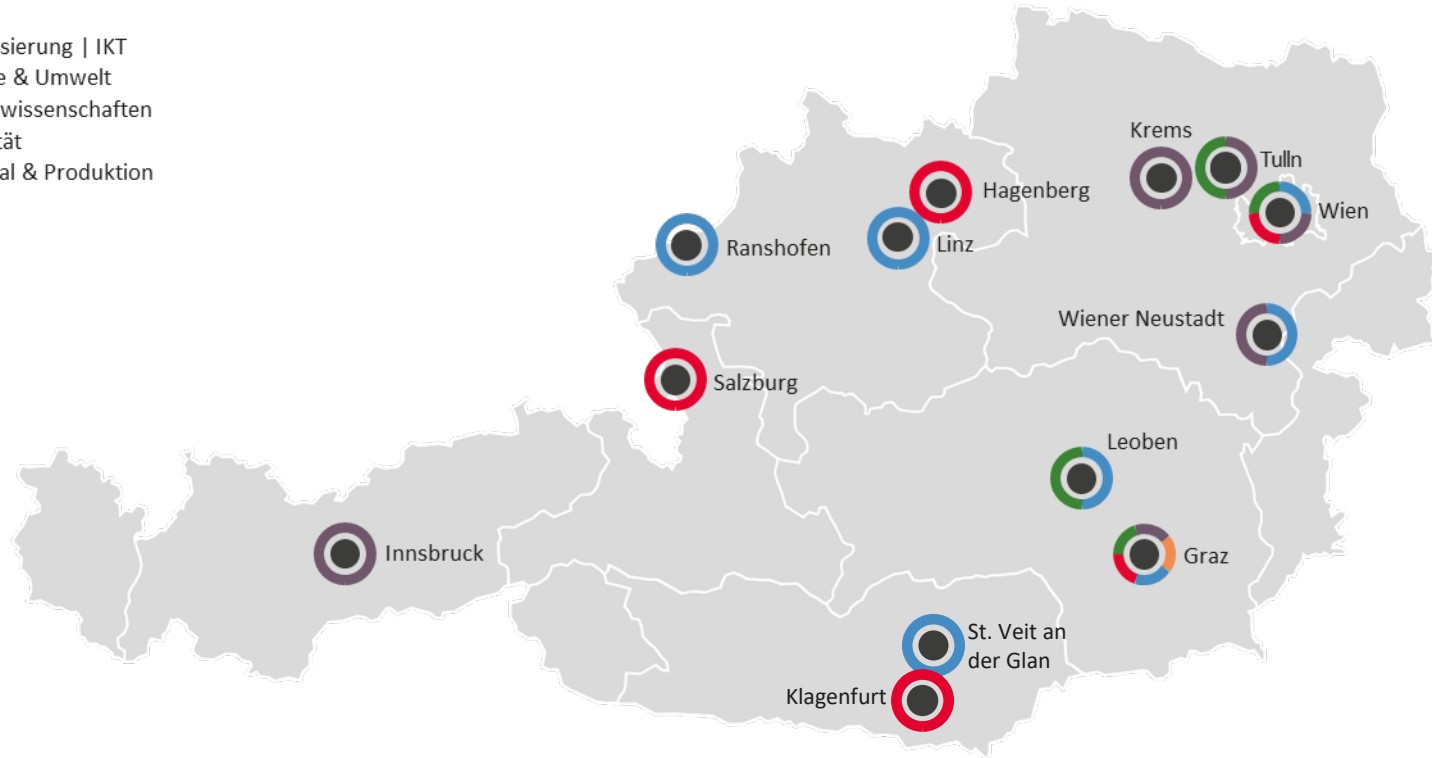

DAS COMET-NETZWERK

24 COMET-ZENTREN | 15 COMET-MODULE | 15 COMET-PROJEKTE

- Digitalisierung | IKT
- Energie & Umwelt
- Lebenswissenschaften
- Mobilität
- Material & Produktion

Niederösterreich

- 🏠 **AC2T research** GmbH - Österreichisches Exzellenzzentrum für Tribologie, *Wiener Neustadt*
- 🏠 **ACMIT** GmbH - Austrian Center for Medical Innovation and Technology, *Wiener Neustadt* | COMET-Modul: **SD-Opt**
- 🏠 **BEST** - Bioenergy and Sustainable Technologies GmbH | COMET-Modul: **ELF4GREEN**, *Tulln*
- 🏠 **FFoQSI** GmbH - Austrian Competence Centre for Feed and Food Quality, Safety and Innovation, *Tulln*
- ❖ **PI-SENS** - Personalised Medicine enabled by Intelligent SENSing Systems, *Krems*

Kärnten

- 🏠 **Lakeside Labs** GmbH – Autonomic Resilience in Dynamic Networked Systems, *Klagenfurt* (Start 01/2027)
- 🏠 **Wood K plus** - Kompetenzzentrum Holz GmbH, *Linz* | COMET-Modul: **Renew4EHS**

Tyrol

- 🏠 **VASCage** GmbH - Research Centre on Vascular Ageing and Stroke, *Innsbruck*

Vienna

- ❖ **ACWA** - Austrian Centre of Water Analysis, *Wien*
- 🏠 **CDP Center for Digital Production** GmbH, *Wien*
- ❖ **ENSURE** - Data driven strategies to enhance sustainability, resilience and resource efficiency of cattle farming, *Wien*
- ❖ **REACT** - Reliability Evaluation and Analysis of Circuits and Emerging Transistor Technologies, *Wien*
- 🏠 **SBA Research** gGmbH – Research Center for Information Security, *Wien*
- 🏠 **VRVis gmbh** Vienna Research Center for Visual Computing, *Wien* | COMET-Modul: **ClimaSens**