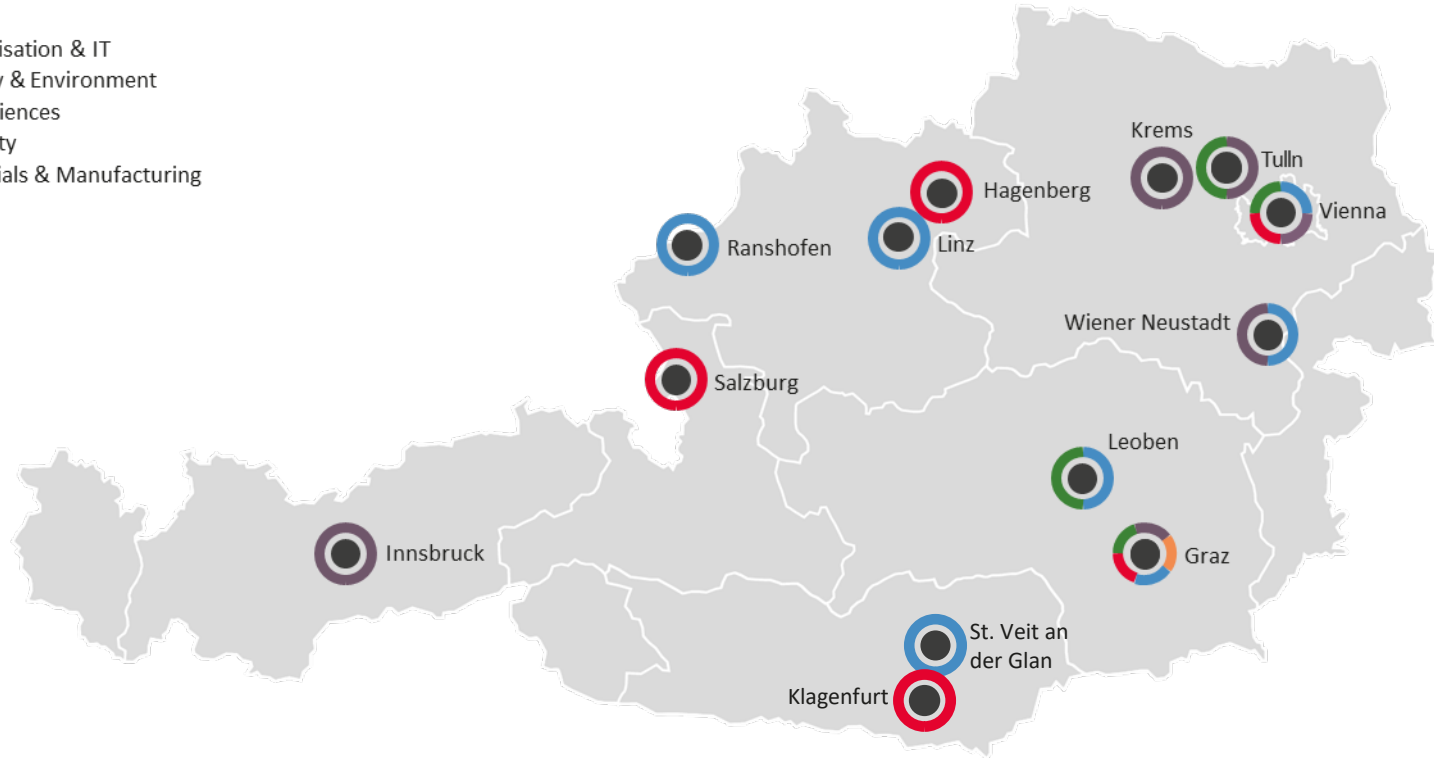

Tirol

- 🏠 **VASCage** GmbH - Research Centre on Vascular Ageing and Stroke, *Innsbruck*

Wien

- ❖ **ACWA** - Austrian Centre of Water Analysis, *Wien*
- 🏠 **CDP Center for Digital Production** GmbH, *Wien*
- ❖ **ENSURE** - Data driven strategies to enhance sustainability, resilience and resource efficiency of cattle farming, *Wien*
- ❖ **REACT** - Reliability Evaluation and Analysis of Circuits and Emerging Transistor Technologies, *Wien*
- 🏠 **SBA Research** gGmbH – Research Center for Information Security, *Wien*
- 🏠 **VRVis gmbh** Vienna Research Center for Visual Computing, *Wien* | COMET-Modul: **ClimaSens**

THE COMET NETWORK

24 COMET CENTRES | 15 COMET MODULES | 15 COMET PROJECTS

- Digitalisation & IT
- Energy & Environment
- Life Sciences
- Mobility
- Materials & Manufacturing

Carinthia

- 🏠 **Lakeside Labs** GmbH – Autonomic Resilience in Dynamic Networked Systems, *Klagenfurt* (Start 01/2027)
- 🏠 **Wood K plus** - Kompetenzzentrum Holz GmbH, *Linz* | COMET-Modul: **Renew4EHS**